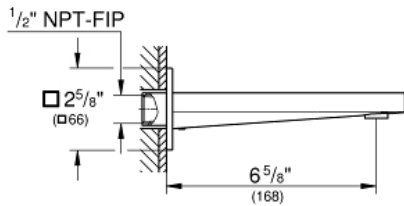

GROHE PLUS  
Tub Spout  
MODEL # 13405003

Pure Freude  
an Wasser

**Product Description:**  
GROHE PLUS  
Tub Spout

**Standard Specification:**

- Wall mount
- **GROHE StarLight** chrome finish
- 1/2" (13 mm) NPT Male Threads
- 6 11/16" (170 mm) spout reach